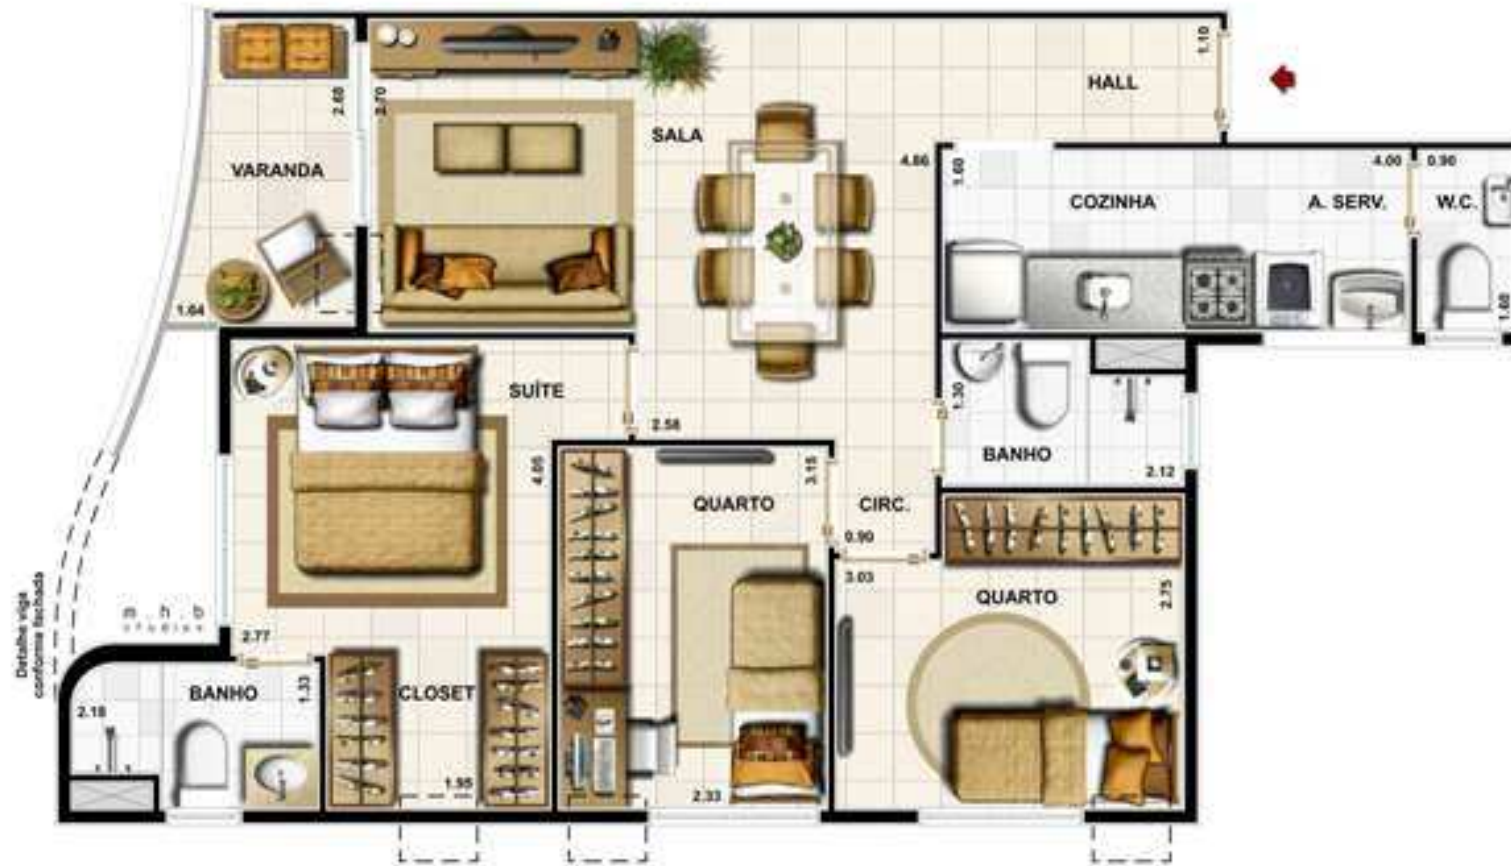

Coberturas Duplex: 3 e 4 quartos com churrasqueira.

Número de Andares: 6.

Total de Unidades: 68.

Itens de lazer e Segurança: Piscinas Adulto e Infantil, Churrasqueiras e Forno de Pizza, Fitness Center, Espaço Kids, Salão de Festas, Espaço Repouso.

Espaço repouso com hidro e sauna

Masterplan térreo

The image features a light gray background with a complex pattern of thin, overlapping, curved lines in various colors including red, yellow, blue, and green. In the center, there is a solid blue, irregularly shaped area that resembles a stylized bow or a rounded hourglass. The word "PLANTAS" is written in white, uppercase, sans-serif font across the middle of this blue shape.

PLANTAS

Coluna 07 – 64,56m²

Cobertura 03 – 111,35m²

Dependência 03 – 111,35m²

Cobertura 04 – 107,84m²

Dependência 04 – 107,84m²

ZAYD
O seu lugar

The image features a central logo for 'ZAYD' in a bold, blue, serif font. The letter 'A' is stylized with a grey triangle behind it. Below the logo is a thin horizontal line, followed by the tagline 'O seu lugar' in a black, sans-serif font. The entire composition is set against a white background with a pattern of overlapping, thin, curved lines in various colors (blue, yellow, red, green) that create a sense of movement and depth.